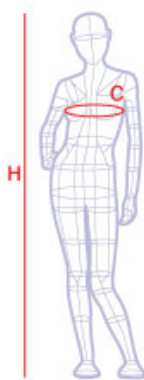

SPIDI**ON TRACK****JACKETS****Size chart**

Measures expressed in cm

Man	Size	H	C
	XS	161/173	82/88
	S	164/176	88/94
	M	167/179	94/100
	L	170/182	100/106
	XL	173/185	106/112
	XXL	176/188	112/118
	3XL	179/191	118/124
	4XL	179/191	124/130
	5XL	179/191	130/136
6XL	179/191	136/142	

Measures expressed in cm

Man	Size	H	C
	44	161/173	86/92
	46	164/176	90/96
	48	167/179	94/100
	50	170/182	98/104
	52	173/185	102/108
	54	176/188	106/112
	56	177/189	110/116
	58	178/190	114/120
	60	178/190	118/124

Misure espresse in cm
Measures expressed in cm

Uomo / Man

Taglia / Size		A
USA	EU	
XS	6,5	19,8/20,6
S	7	20,6/21,4
M	8	21,4/22,2
L	9	22,2/23,0
XL	9,5	23,0/23,8
2XL	10	23,8/24,6
3XL	11	24,6/25,4

Donna / Lady

Taglia / Size	cm	H	in	cm	C	in
XXS	156/170		61,5/67	76/82		30/32
XS	156/170		61,5/67	80/86		31,5/34
S	159/174		62,5/68,5	84/90		33/35,5
M	162/178		64/70	88/94		34,5/37
L	164/179		64,5/70,5	92/98		36/38,5
XL	166/180		65,5/71	96/102		38/40
XXL	168/181		66/71	100/106		39,5/41,5