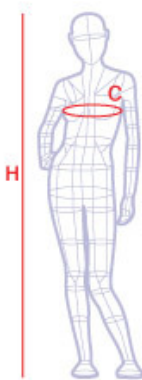

**SPIDI****ON TRACK****JACKETS****Size chart**

Measures expressed in cm

Man	Size	H	C
	XS	161/173	82/88
	S	164/176	88/94
	M	167/179	94/100
	L	170/182	100/106
	XL	173/185	106/112
	XXL	176/188	112/118
	3XL	179/191	118/124
	4XL	179/191	124/130
	5XL	179/191	130/136
6XL	179/191	136/142	

Measures expressed in cm

Man	Size	H	C
	44	161/173	86/92
	46	164/176	90/96
	48	167/179	94/100
	50	170/182	98/104
	52	173/185	102/108
	54	176/188	106/112
	56	177/189	110/116
	58	178/190	114/120
	60	178/190	118/124

Misure espresse in cm  
Measures expressed in cm

Uomo / Man

Taglia / Size		A
USA	EU	
XS	6,5	19,8/20,6
S	7	20,6/21,4
M	8	21,4/22,2
L	9	22,2/23,0
XL	9,5	23,0/23,8
2XL	10	23,8/24,6
3XL	11	24,6/25,4

Donna / Lady

Taglia / Size	cm	H	in	cm	C	in
XXS	156/170		61,5/67	76/82		30/32
XS	156/170		61,5/67	80/86		31,5/34
S	159/174		62,5/68,5	84/90		33/35,5
M	162/178		64/70	88/94		34,5/37
L	164/179		64,5/70,5	92/98		36/38,5
XL	166/180		65,5/71	96/102		38/40
XXL	168/181		66/71	100/106		39,5/41,5