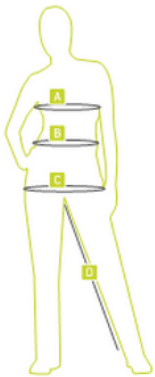

## Ladies Size chart - Tamanhos Senhora

LADIES JACKETS	XS	S/36	M-38	L/40	XL/42	XXL/44
Chest width	86-89	90-93	94-97	98-101	102-105	108-112
Waist width	71-74	75-78	79-81	83-86	87-90	91-94

LADIES PANTS	XS	S/36	M-38	L/40	XL/42	XXL/44
Hip width	66-96	97-100	101-104	105-107	108-111	112-116
Inseam width	73	74	75	76	77	78

LADIES PANTS - LONG	LXS/70	LS/74	LM/78	LL/82	LXL/86	LXXL/90
Hip width	94-97	98-101	102-105	106-108	109-112	113-116
Inseam width	79	80	81	82	83	84

LADIES PANTS - SHORT	SM/19	SL/20	SXL/21	SXXL/22
Hip width	102-105	106-108	109-112	113-116
Inseam width	69	70	71	72

- A Chest width
- B Waist width
- C Hip width
- D Inseam length