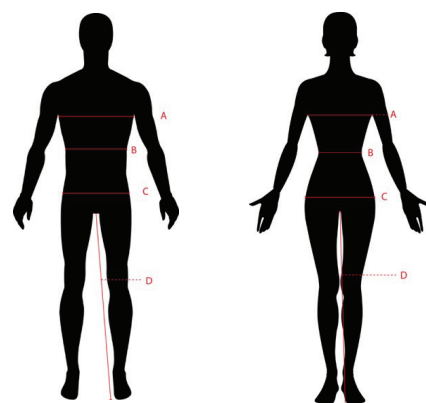

RST LADIES APPAREL SIZE CHART (INCHES)										
UK SIZE	8	10	12	14	16	18	20	22		
EURO SIZE	48	50	52	54	56	58	60	62		
INTERNATIONAL SIZE	XS	S	M	L	XL	XXL	3XL	4XL		
U.S. SIZE	2	4	6	8	10	12	14	16		
U.S. PANT SIZE	24	26	28	30	32	34	36	38		
UK PANT SIZE	8	10	12	14	16	18	20	22		
A. CHEST	40-42	42-44	45-46	47-49	49-51	52-54	54-56	57-58		
B. WAIST	34-35	36-37	37-38	39-41	41-43	43-45	45-47	47-49		
C. HIP	37-38	40-42	43-46	46-48	48-50	50-53	53-55	55-57		
D. INSEAM	29-30	30-31	30-31	30-31	30-31	32-33	32-33	32-33		

RST LADIES APPAREL SIZE CHART (CM)										
UK SIZE	8	10	12	14	16	18	20	22		
EURO SIZE	48	50	52	54	56	58	60	62		
INTERNATIONAL SIZE	XS	S	M	L	XL	XXL	3XL	4XL		
U.S. SIZE	2	4	6	8	10	12	14	16		
U.S. PANT SIZE	24	26	28	30	32	34	36	38		
UK PANT SIZE	8	10	12	14	16	18	20	22		
A. CHEST	102-106	108-112	114-118	120-124	126-130	132-136	138-142	144-148		
B. WAIST	85-88	90-93	95-98	100-103	105-108	110-113	115-118	120-126		
C. HIP	94-98	102-106	110-116	116-122	122-128	128-134	134-140	140-146		
D. INSEAM	74-75	75-77	76-80	76-80	81-83	81-83	81-83	81-83		

HOW TO MEASURE										
A. CHEST	MEASURE AROUND THE FULLEST PART, UNDER THE ARMPITS									
B. WAIST	MEASURE AROUND THE NATURAL WAIST LINE, IN LINE WITH THE NAVEL									
C. HIP	MEASURE AROUND THE FULLEST PART OF HIPS, APPROX 20CM BELOW WAISTLINE									
D. INSEAM	MEASURE FROM CROTCH TO BOTTOM OF YOUR LEG									

ICON GUIDE

HYDRATION RACE HUMP 	BUFFALO LEATHER 	3M SCOTCHLITE 	CE ARMOUR 	WEATHER PROOF 	WATERPROOF 	REFLECTIVE PANELS 	MICRO FIBRE
360° JOINING ZIP 	KNEE SLIDERS 	ARAMID 	4-WAY STRETCH 	3-WAY STRETCH 	COW HIDE 	RACE HUMP 	TOUR CUT
KANGAROO 	TRIPLE STITCHED 	BALLISTIC 	REMOVABLE THERMAL LINING 	HT-TEX 	SHORT LEG 	LONG LEG 	MAXTEX
MESH 	CPX-C 	CPX 	AIR VENTS 	BACK PROTECTOR LEVEL 1 	CE CERTIFIED 	OUTSTITCHED FINGERS 	PRECURVED FINGERS
CARBON KNUCKLE 	DOUBLE CUFF CLOSURE 	FINGER JOINT PROTECTION 	POWERGRIP PALM 	CONJOINED LITTLE FINGER 	HEATED 	OUTLAST 	3M THINSULATE
INTEGRATED PU KNUCKLE 	PU COATED MICRO-TECH 	MOULDED TPU SHIN/ANKLE/HEEL PROTECTION 	REPLACEABLE TOE SLIDER 	MULTI DENSITY SOLE 	ANTI