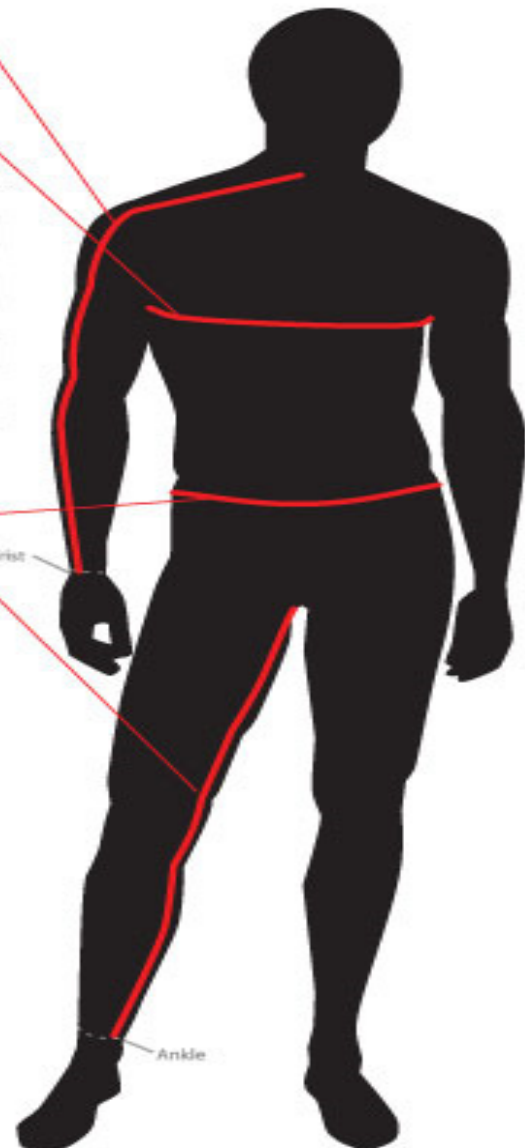

FLY RACING BOOTS SIZE CHART

US Size	UK Size	Euro Size	Japan Size	Foot (Inches)
7	6	41	26	10 11/16"
8	7	42	26.5	11"
9	7.5	43	27	11 5/16"
10	8.5	45	27.5	11 11/16"
11	9.5	46	28.5	12"
12	10	47	29	12 5/16"
13	11	48	29.5	12 11/16"
14	12	50	30.5	13"

Sizing information is provided by the manufacturer and does not guarantee a perfect fit. Please use this chart as a guide only.

MEN'S AND YOUTH JERSEYS

Sleeve- Measure from the center of the spine at the base of the neck, around the shoulder, over the elbow and down to the wrist.

Chest- Measure around the broadest part of the chest, 1-2 inches below the armpits

YOUTH			ADULT		
SIZE	SLEEVE	CHEST	SIZE	SLEEVE	CHEST
YS	20"-21"	20"-22"	S	31"-32"	34"-35"
YM	22"-23"	24"-26"	M	32"-33"	36"-38"
YL	24"-26"	28"-30"	L	33"-34"	40"-42"
YXL	27"-30"	32"-33"	X	34"-35"	44"-46"
			2X	37"	48"-50"
			3X	38"	52"-54"
			4X	38"	56"-58"
			5X	38"	60"-62"

Sleeve - Measure from the center of the spine at the base of the neck, around the shoulder, over the elbow and down to the wrist.

Bust - Measure around the fullest part of the bust.

Waist - Measure around the narrowest part of the waist.