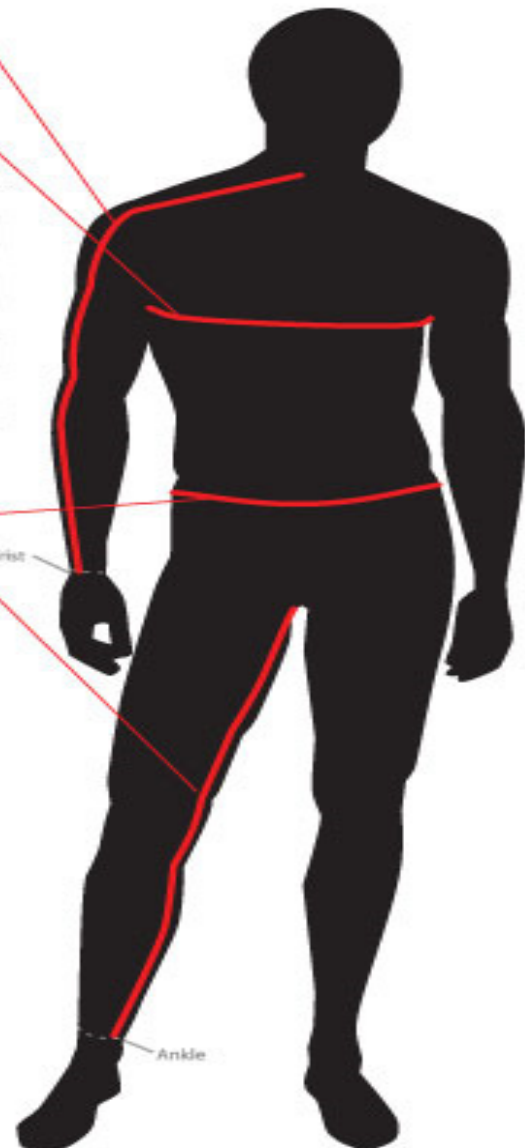

MEN'S AND YOUTH RACE PANTS

Waist- Measure about 1" below the pelvis bone.

Inseam- Measurement is actual pant inseam.

ADULT SIZE	WAIST	IN-BOOT INSEAM	OVER-BOOT INSEAM
28short*	28.5"-30"	24"	
28	28.5"-30"	26"	31"
30	30.5"-32"	27.5"	31.5"
32	32.5"-34"	28"	32"
34	34.5"-36"	29"	33"
36	36.5"-38"	30"	34"
38	38.5"-40"	30"	34"
40	40.5"-42"	30"	34"
42	42.5"-44"	30"	34"
44	44.5"-46"	30"	34"
46	46.5"-48"	30"	34"
48	48.5"-50"	30"	34"

YOUTH SIZE	WAIST	IN-BOOT INSEAM	OVER-BOOT INSEAM
18	18.5"-20"	18.5"	22.5"
20	20.5"-22"	19.5"	23.5"
22	22.5"-24"	20"	24"
24	24.5"-26"	21"	25"
26	26.5"-28"	22"	26"

*Size not available in over-boot style